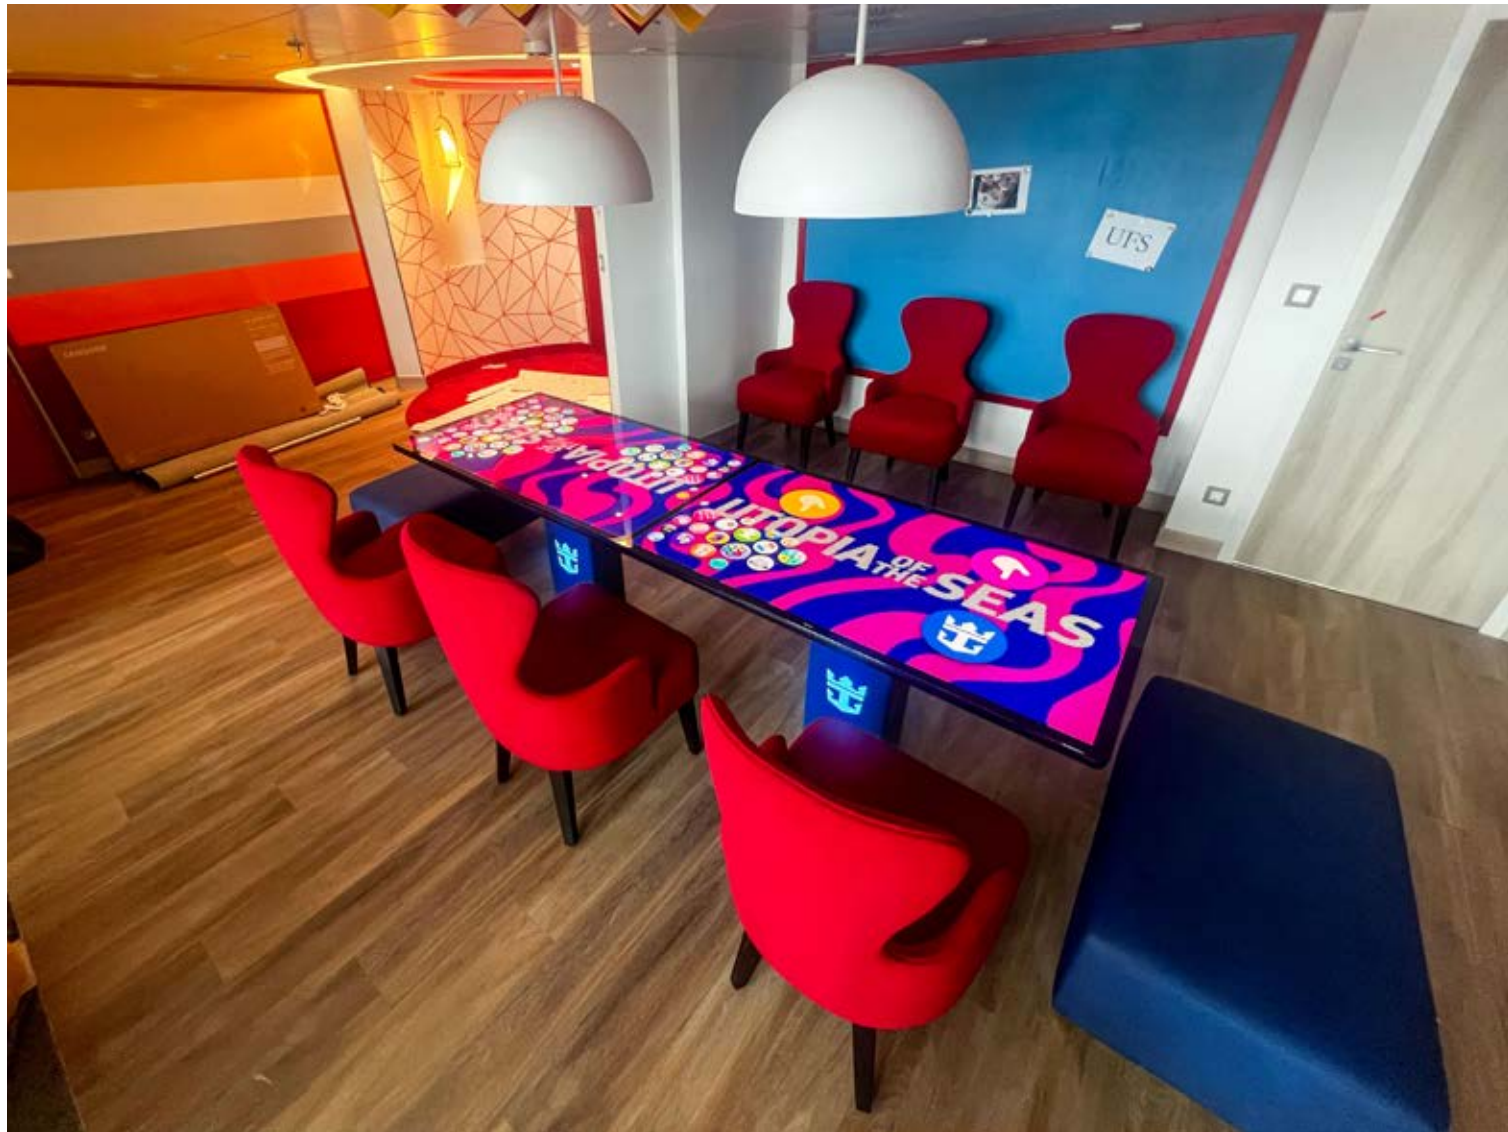

Interior Innovation of the Year

Kodisoft's Smart Tables at Ultimate Family Suite

Kodisoft's smart tables provide a unique, interactive experience with features like collaborative games, direct ordering from onboard restaurants, infotainment, and control over smart suite features such as lighting. [Watch the video](#)

The suite's focal point is a super-long, all-interactive dining table for eight

accompanied by a low-top table near the children's beds.

Ordering from any onboard specialty restaurant directly from the tables.

Photo sharing and instant printing capabilities.

Jukebox control from each table, connected to the main sound system.

Access to 80+ collaborative games and apps.

Additional features include LED RGB Royal Caribbean logos on both sides of the table legs. These logos change color based on the active apps and games on the tabletop screen, serving as dynamic visual indicators of activity and enhancing the overall ambiance.

The minimalist glass-and-steel design integrates seamlessly into the suite's upscale interior, combining aesthetic appeal with functionality.

Engineered for Heavy Use

Constructed with vandal-resistant 8 mm diamond glass and steel, these tables are built to withstand rigorous use while maintaining a sleek appearance.