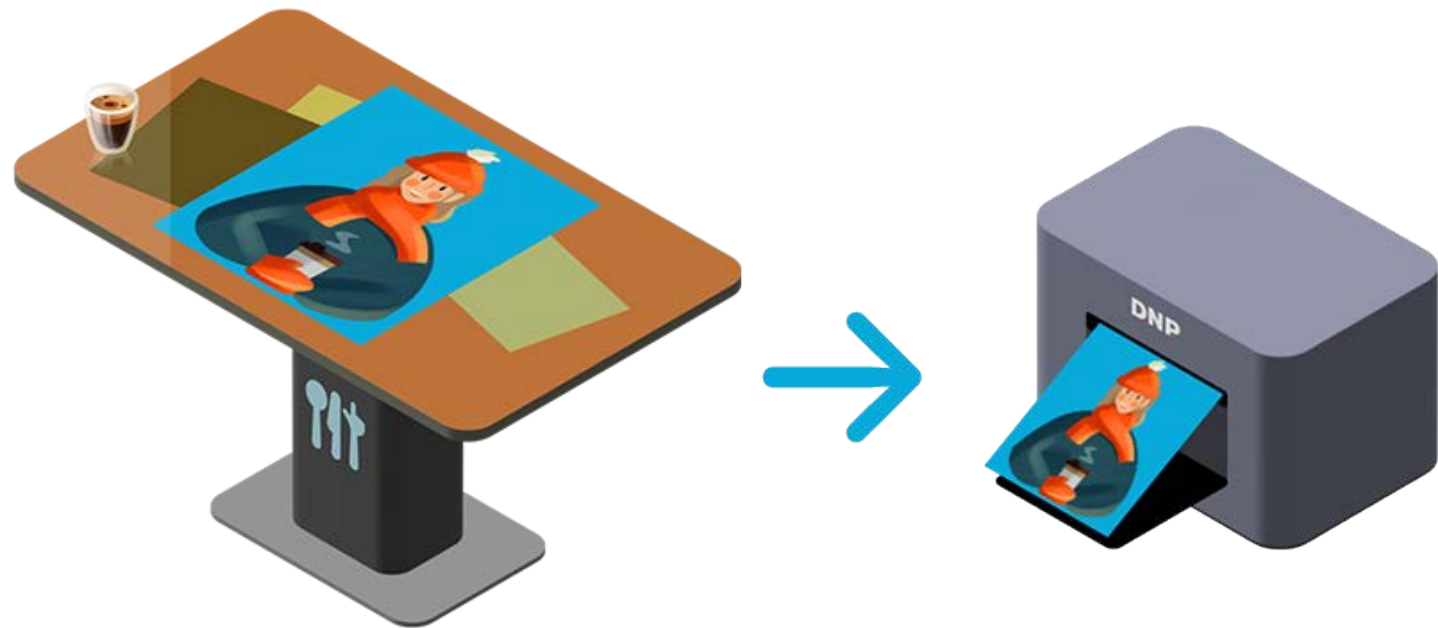

The suite's focal point is a super-long, all-interactive dining table for eight

accompanied by a low-top table near the children's beds.

Ordering from any onboard specialty restaurant directly from the tables.

Photo sharing and instant printing capabilities.

Jukebox control from each table, connected to the main sound system.

Access to 80+ collaborative games and apps.

Additional features include LED RGB Royal Caribbean logos on both sides of the table legs. These logos change color based on the active apps and games on the tabletop screen, serving as dynamic visual indicators of activity and enhancing the overall ambiance.

The minimalist glass-and-steel design integrates seamlessly into the suite's upscale interior, combining aesthetic appeal with functionality.

Engineered for Heavy Use

Constructed with vandal-resistant 8 mm diamond glass and steel, these tables are built to withstand rigorous use while maintaining a sleek appearance.

It is designed to function under thick protective glass up to 22 mm, with a response time faster than most smartphones, making it the ideal solution for public and high-traffic places and setting a new standard in interactive surfaces.