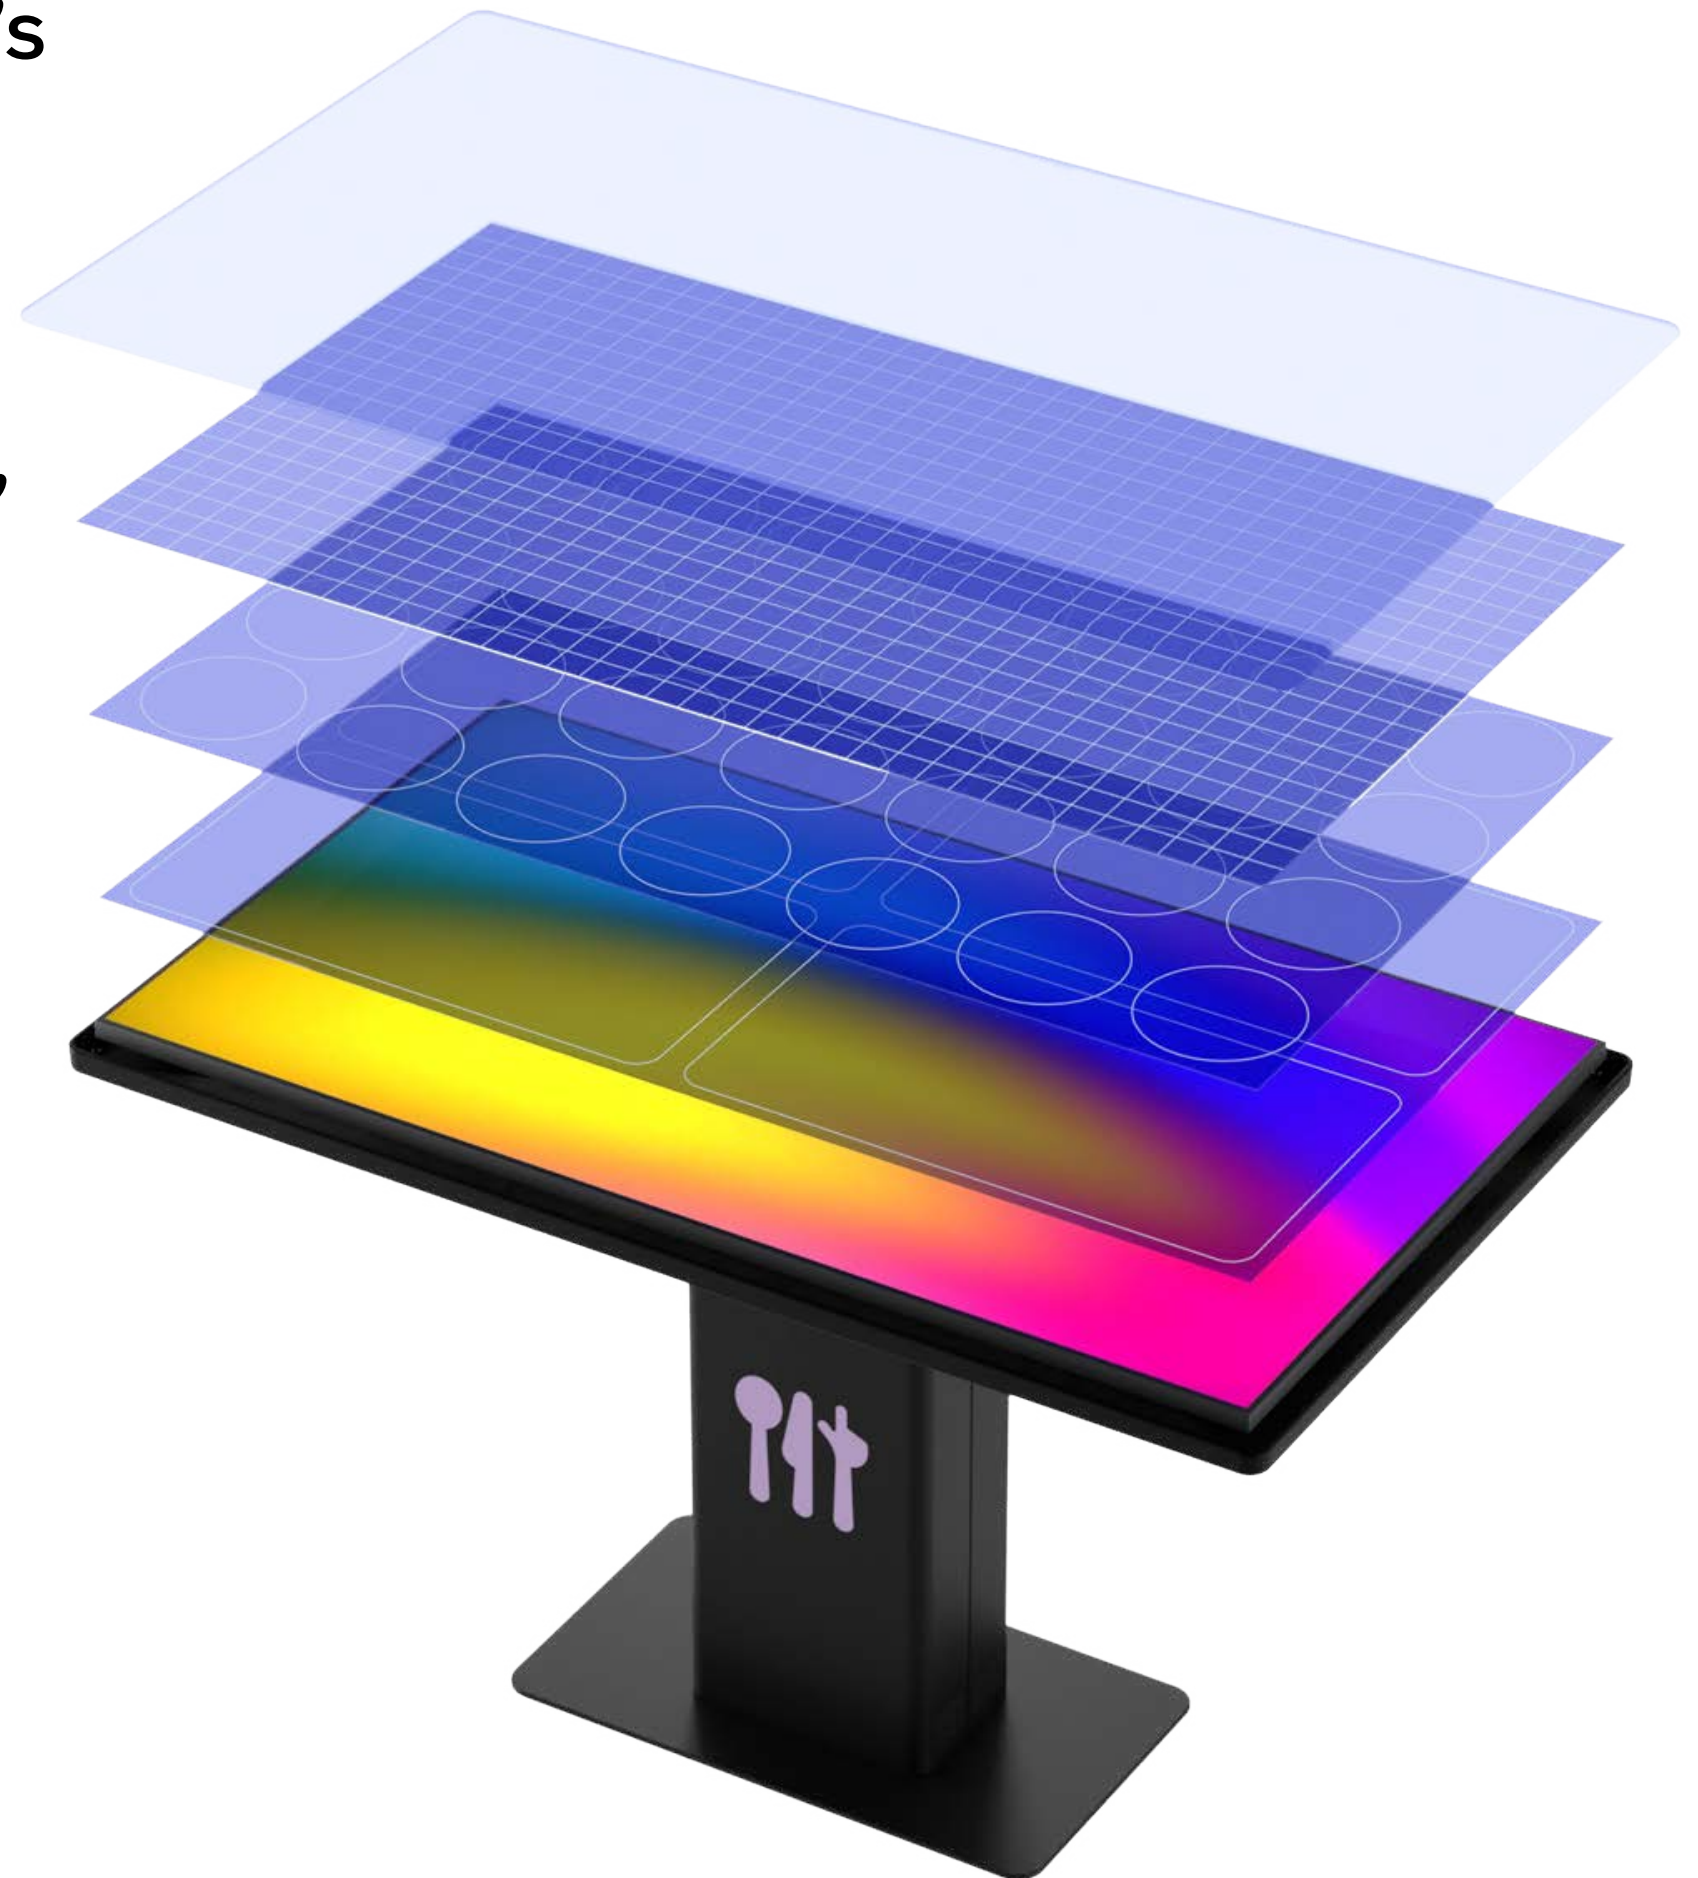

Photo sharing and instant printing capabilities.

Jukebox control from each table, connected to the main sound system.

Access to 80+ collaborative games and apps.

Additional features include LED RGB Royal Caribbean logos on both sides of the table legs. These logos change color based on the active apps and games on the tabletop screen, serving as dynamic visual indicators of activity and enhancing the overall ambiance.

The minimalist glass-and-steel design integrates seamlessly into the suite's upscale interior, combining aesthetic appeal with functionality.

Engineered for Heavy Use

Constructed with vandal-resistant 8 mm diamond glass and steel, these tables are built to withstand rigorous use while maintaining a sleek appearance.

It is designed to function under thick protective glass up to 22 mm, with a response time faster than most smartphones, making it the ideal solution for public and high-traffic places and setting a new standard in interactive surfaces.