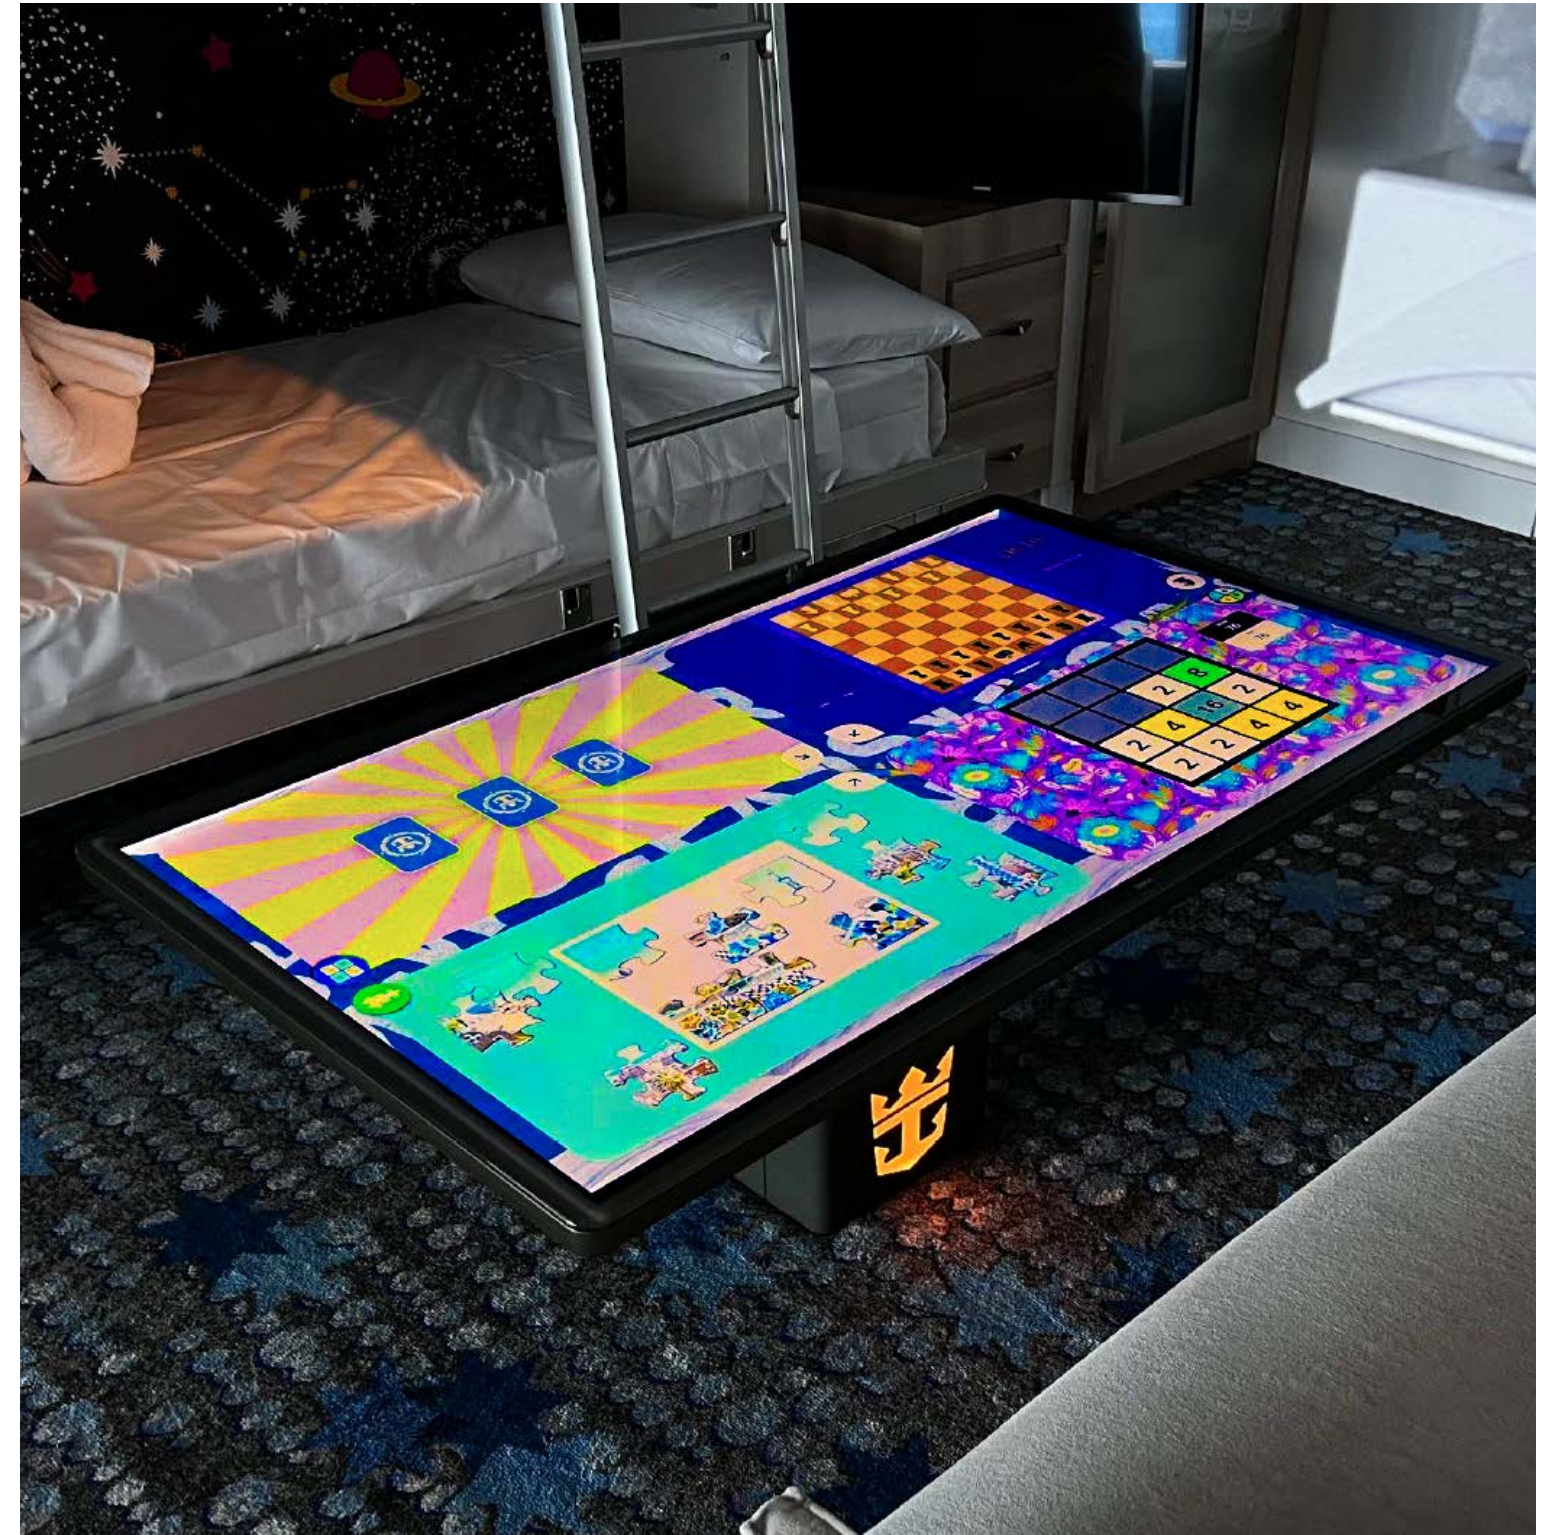

The suite's focal point is a super-long, all-interactive dining table for eight

accompanied by a low-top table near the children's beds.

Ordering from any onboard specialty restaurant directly from the tables.

Photo sharing and instant printing capabilities.

Jukebox control from each table, connected to the main sound system.

Access to 80+ collaborative games and apps.

Additional features include LED RGB Royal Caribbean logos on both sides of the table legs. These logos change color based on the active apps and games on the tabletop screen, serving as dynamic visual indicators of activity and enhancing the overall ambiance.

The minimalist glass-and-steel design integrates seamlessly into the suite's upscale interior, combining aesthetic appeal with functionality.

Engineered for Heavy Use

Constructed with vandal-resistant 8 mm diamond glass and steel, these tables are built to withstand rigorous use while maintaining a sleek appearance.

It is designed to function under thick protective glass up to 22 mm, with a response time faster than most smartphones, making it the ideal solution for public and high-traffic places and setting a new standard in interactive surfaces.