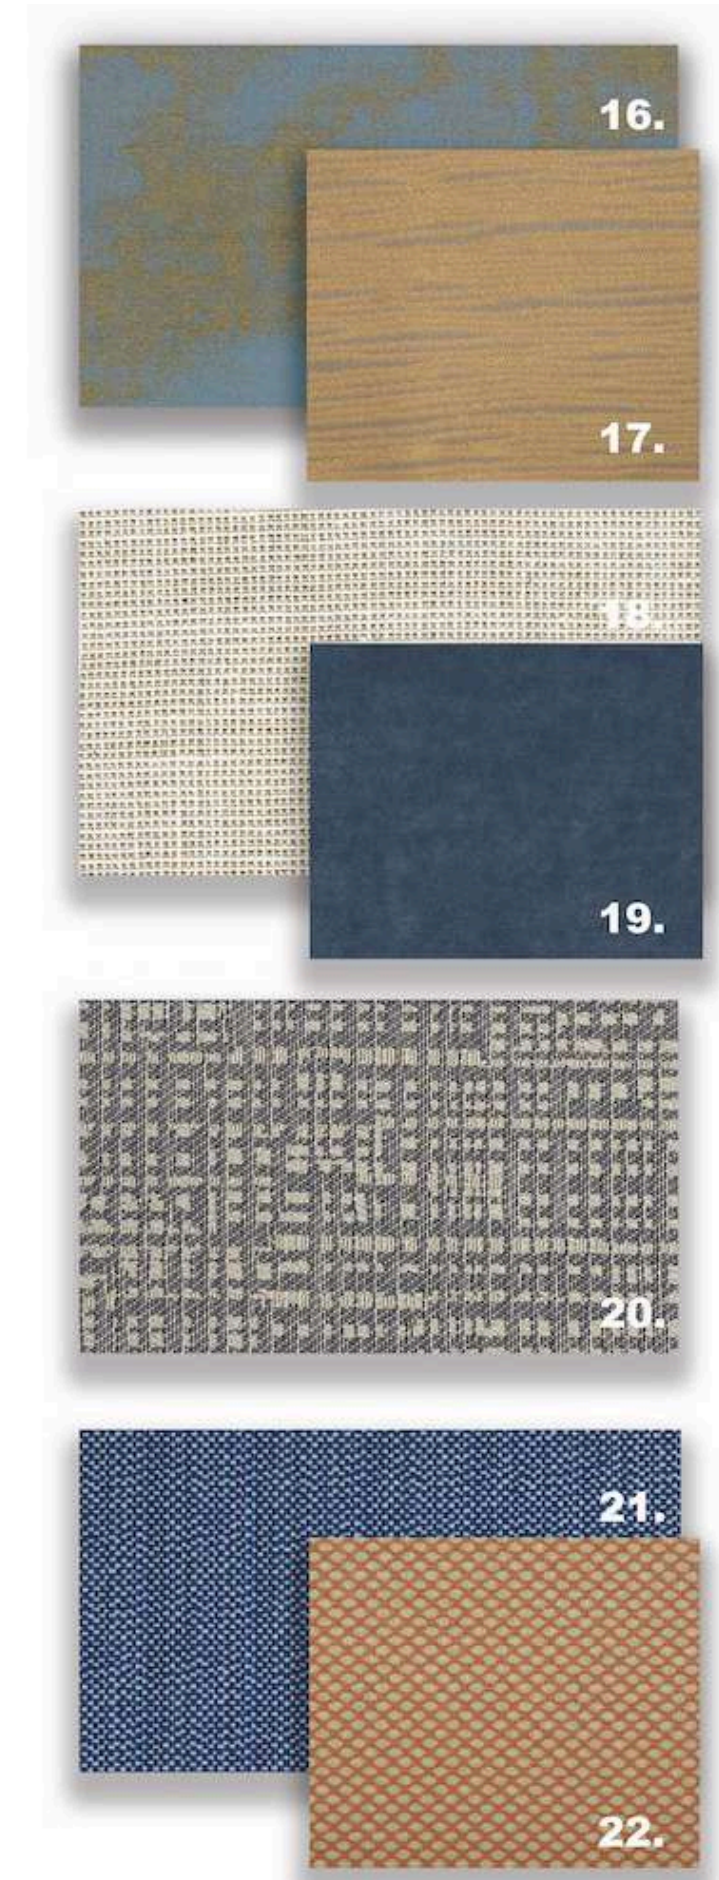

ASUKA BALCONY CABIN

Offering comfort with ease, encapsulating a contrasting and contemporary residential style boasting an abundance of light and space.

The interiors are spacious and bright – with carefully curated furniture to encourage relaxation and contemplation at every turn. The intimate scale of the accommodations and their considered arrangements, on one hand offer simplicity and comfort, while on the other allows the contemporary design to exist parallel to the more traditional natural materials.

MATERIAL PALETTE

1. DRESS CURTAIN - 2. SHEER CURTAIN - 3. SOLID SURFACE - 4. LIGHT TIMBER LAMINATE - 5. DETAIL LAMINATE - 6. WALLCOVERING - 7. BED BASE FABRIC - 8. CEILING PAINT - 9. METAL
 10. CARPET TUFTS 11. TIMBER VINYL FLOORING - 12. WC WALL FOIL - 13. WC CORIAN TO VANITY- 14. WC FEATURE TILE - 15. WC TIMBER FLOOR TILE - 16. BED CUSHION - 17. BED THROW
 18. ARMCHAIR UPHOLSTERY - 19. ARMCHAIR CUSHION - 20. VANITY CHAIR UPHOLSTERY - 21. OUTDOOR ARMCHAIR UPHOLSTERY - 22. OUTDOOR CUSHION - 23. MID TIMBER

FLOOR PLAN

CABIN ELEVATIONS

ELEVATION A

ELEVATION D

ELEVATION B

ELEVATION C

WETCELL ELEVATIONS

ELEVATION A

ELEVATION B

ELEVATION C

ELEVATION D