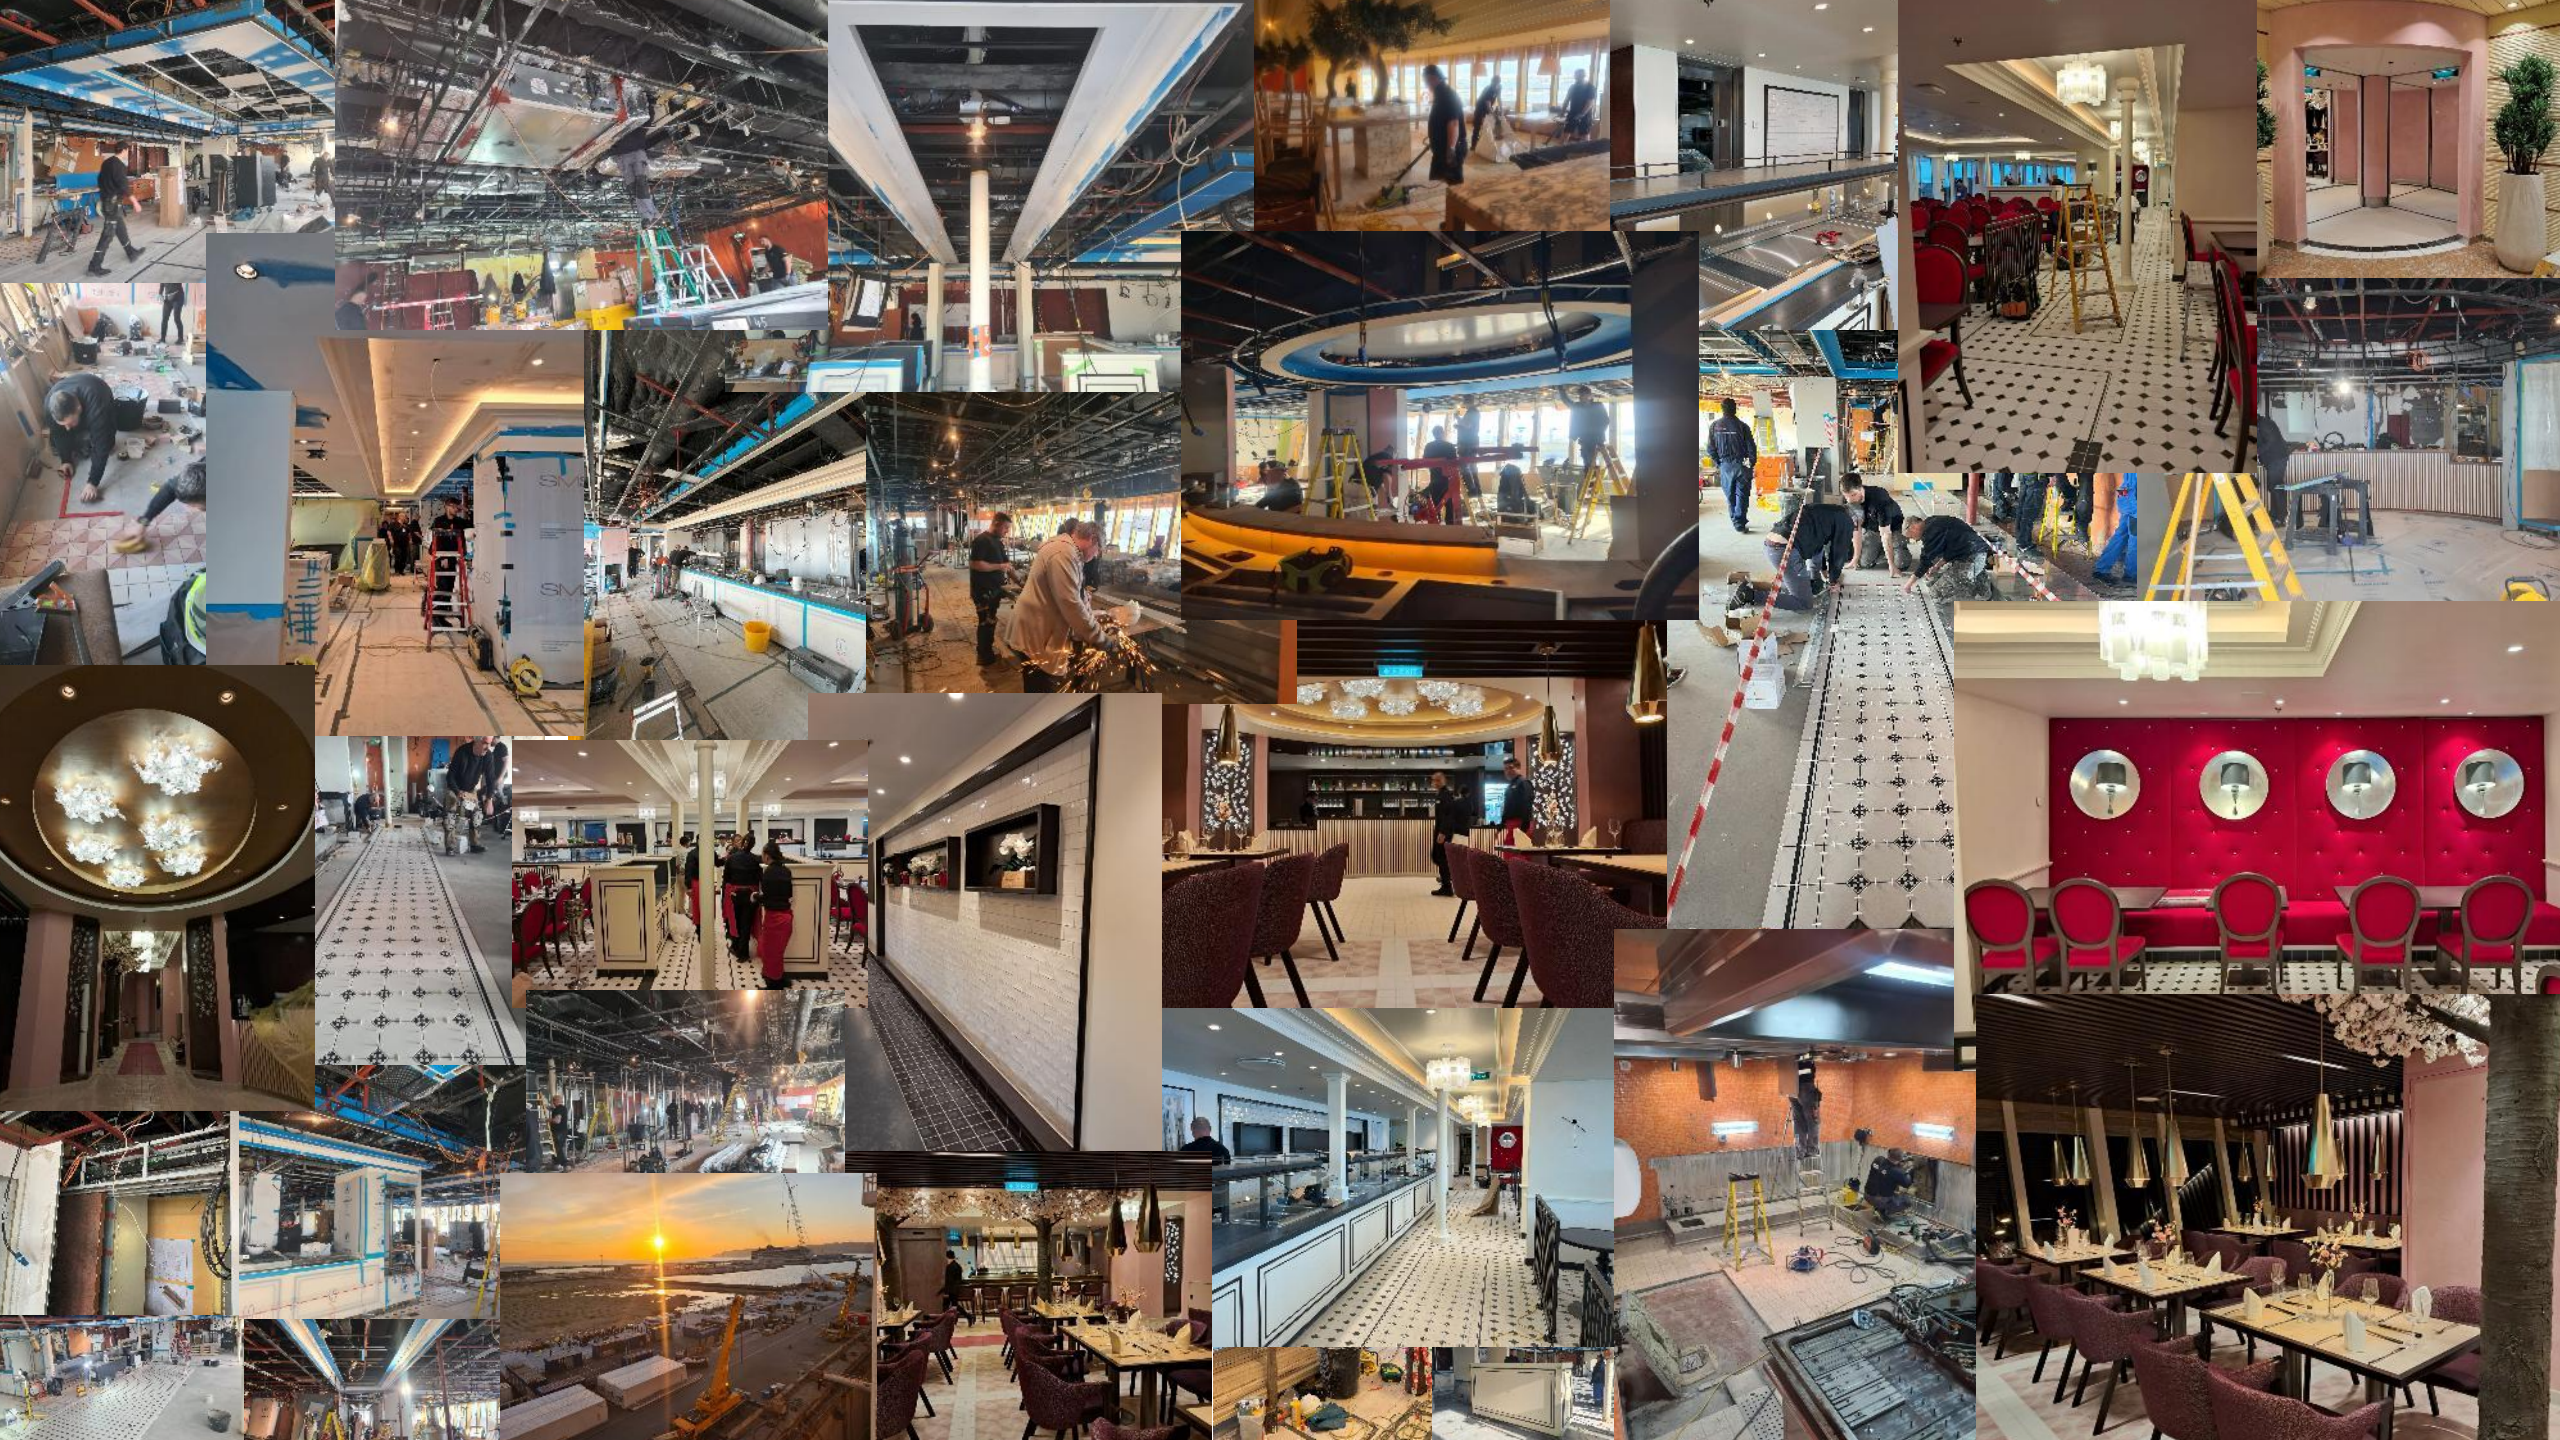

PRIDE IN OWNERSHIP
& TRUST IN DELIVERY

French Kiss, East Fusion & Tokyo Bar
AIDAdiva – Evolution Program
Marseille, France
February – March 2026

Supporting Document

In addition to our portal submission, we are excited to share the following supporting photography and documentation:

- [YouTube](#) link – see French Kiss, East Fusion & Tokyo Bar minute 1:46 – 2:09
- Photographic montage of progress during project
- Before and after photography
- List of our trusted partners and suppliers